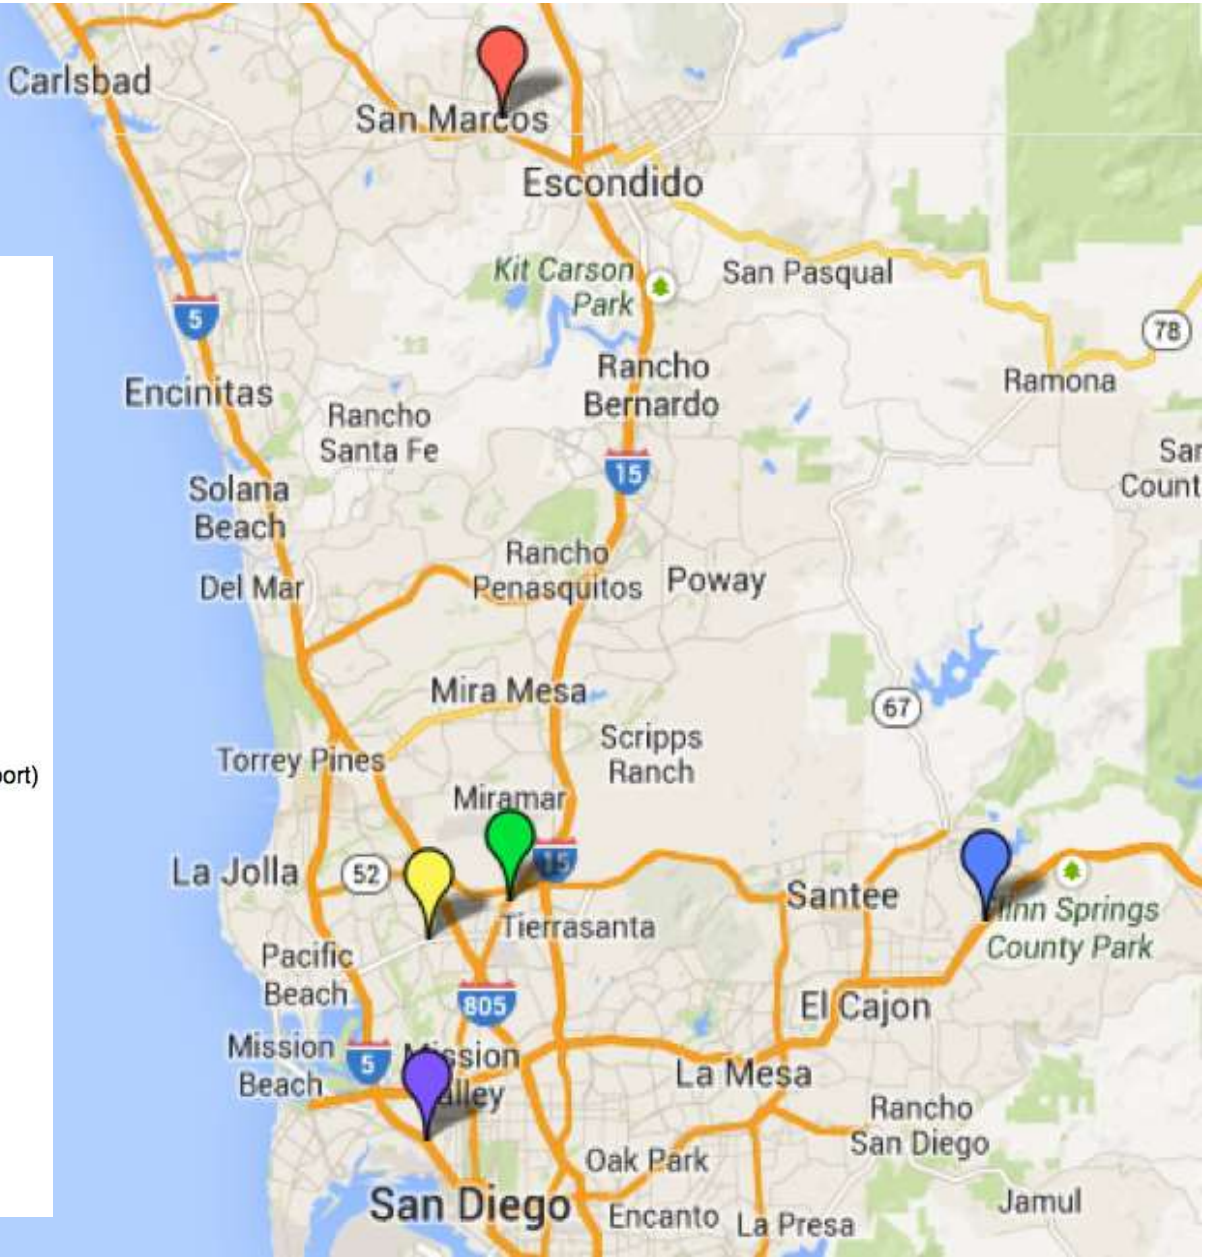

EXPO PROPANE

Propane Vehicle Exposition

 **76 Station**
5790 Balboa Avenue
San Diego, CA 92111
(between 805 @ 5 Freeways)
(NOW OPEN)

 **Expo Propane**
5596 Kearny Mesa Road
San Diego, CA 92111
(163 Freeway @ Clairemont Mesa Blvd. off ramp)
(NOW OPEN)

 **Expo Propane**
3650¹/₃ Kettner Blvd.
San Diego, CA 92101
(5 Freeway @ Washington Street off ramp, near San Diego Airport)
(NOW OPEN)

 **Eagle Gas**
8445 Los Coches Road
El Cajon, CA 92021
(8 Freeway @ Los Coches Road offramp)
(OPEN BY SEPTEMBER 30)

 **Diamond Environmental**
807 E. Mission Road
San Marcos, CA 92069
(off the 78 Freeway)
(OPEN BY SEPTEMBER 30)

EXPO PROPANE

Propane Vehicle Exposition